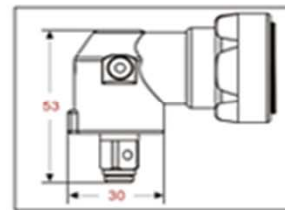

**OP-5CLB08 3/8", OP-5CLB15 3/8"**

**OP-5CLB08 3/8"**  
**OP-5CLB15 3/8"**  
 Rear exhaust  
 後排氣

UNIT : (mm)

**Specifications:**

OP-5CLB08 / OP-5CLB15: Rear exhaust

MODEL	Bolt Size	MAX.	Free	Air		Overall		Air	Net		Sound Level
	Capacity	Torque	Speed	Consumption		Length		Inlet	Weight		
	mm	Nm	rpm	l/min	cfm	mm	inch	P.T	kg	lb	
<b>OP-5CLB08</b>	M5	5	800	170	6	334	13.15	4-Jan	1.25	2.76	78
<b>OP-5CLB15</b>	M5	5	1400	170	6	334	13.15	4-Jan	1.25	2.76	78